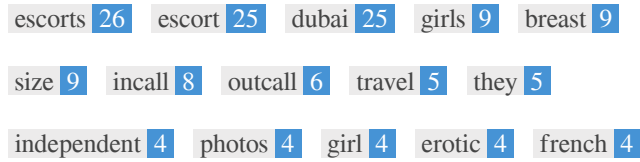

Keywords Cloud

This Keyword Cloud provides an insight into the frequency of keyword usage within the page.

It's important to carry out keyword research to get an understanding of the keywords that your audience is using. There are a number of keyword research tools available online to help you choose which keywords to target.

Keyword Consistency

Keywords	Freq	Title	Desc	<H>
escorts	26	✓	✓	✓
escort	25	✓	✓	✓
dubai	25	✗	✗	✗
girls	9	✓	✓	✓
breast	9	✗	✗	✗
size	9	✗	✗	✗
incall	8	✗	✗	✗
outcall	6	✗	✗	✗
travel	5	✗	✗	✗
they	5	✗	✗	✓
independent	4	✓	✓	✓
photos	4	✗	✗	✗
girl	4	✓	✓	✓
erotic	4	✗	✗	✗
french	4	✗	✗	✗

This table highlights the importance of being consistent with your use of keywords.

To improve the chance of ranking well in search results for a specific keyword, make sure you include it in some or all of the following: page URL, page content, title tag, meta description, header tags, image alt attributes, internal link anchor text and backlink anchor text.